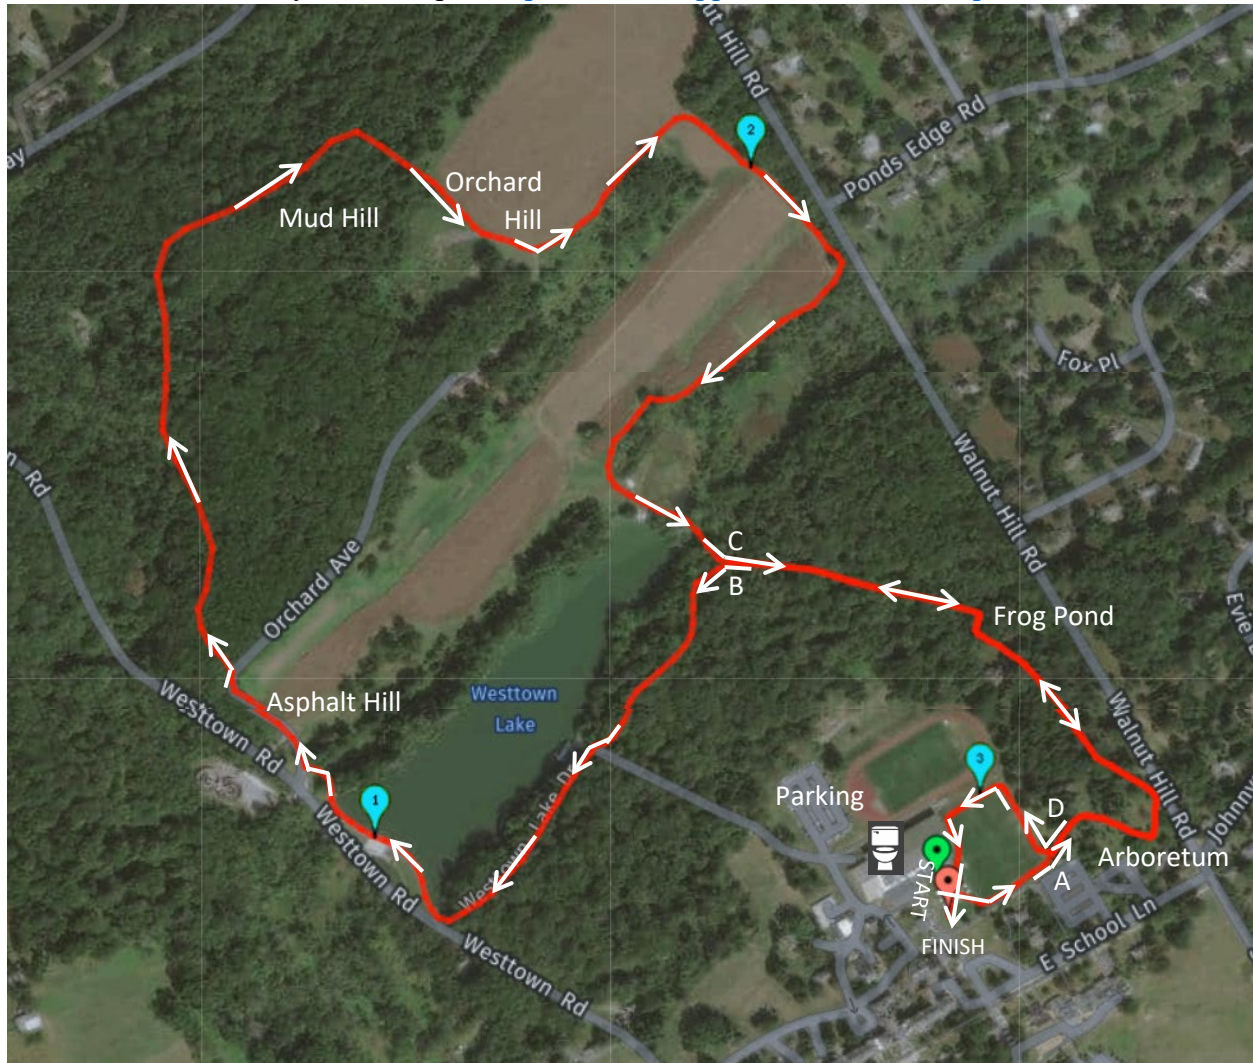

Westtown School Cross Country North Woods Course 3.1 Miles (5000m)

To see this course online, visit Google Map Pedometer at mappedometer.com and load route 916220, or link directly to the map at <https://www.mappedometer.com/?maproute=916220>

The first quarter mile and last quarter mile of the course—the fields and arboretum—are marked with white paint and blue flags. Directions for the rest of the course are given by wooden poles painted on the top with directional colors:

Red poles signal a **left turn**.

Yellow poles signal a **right turn**.

Blue poles signal **straight ahead**.